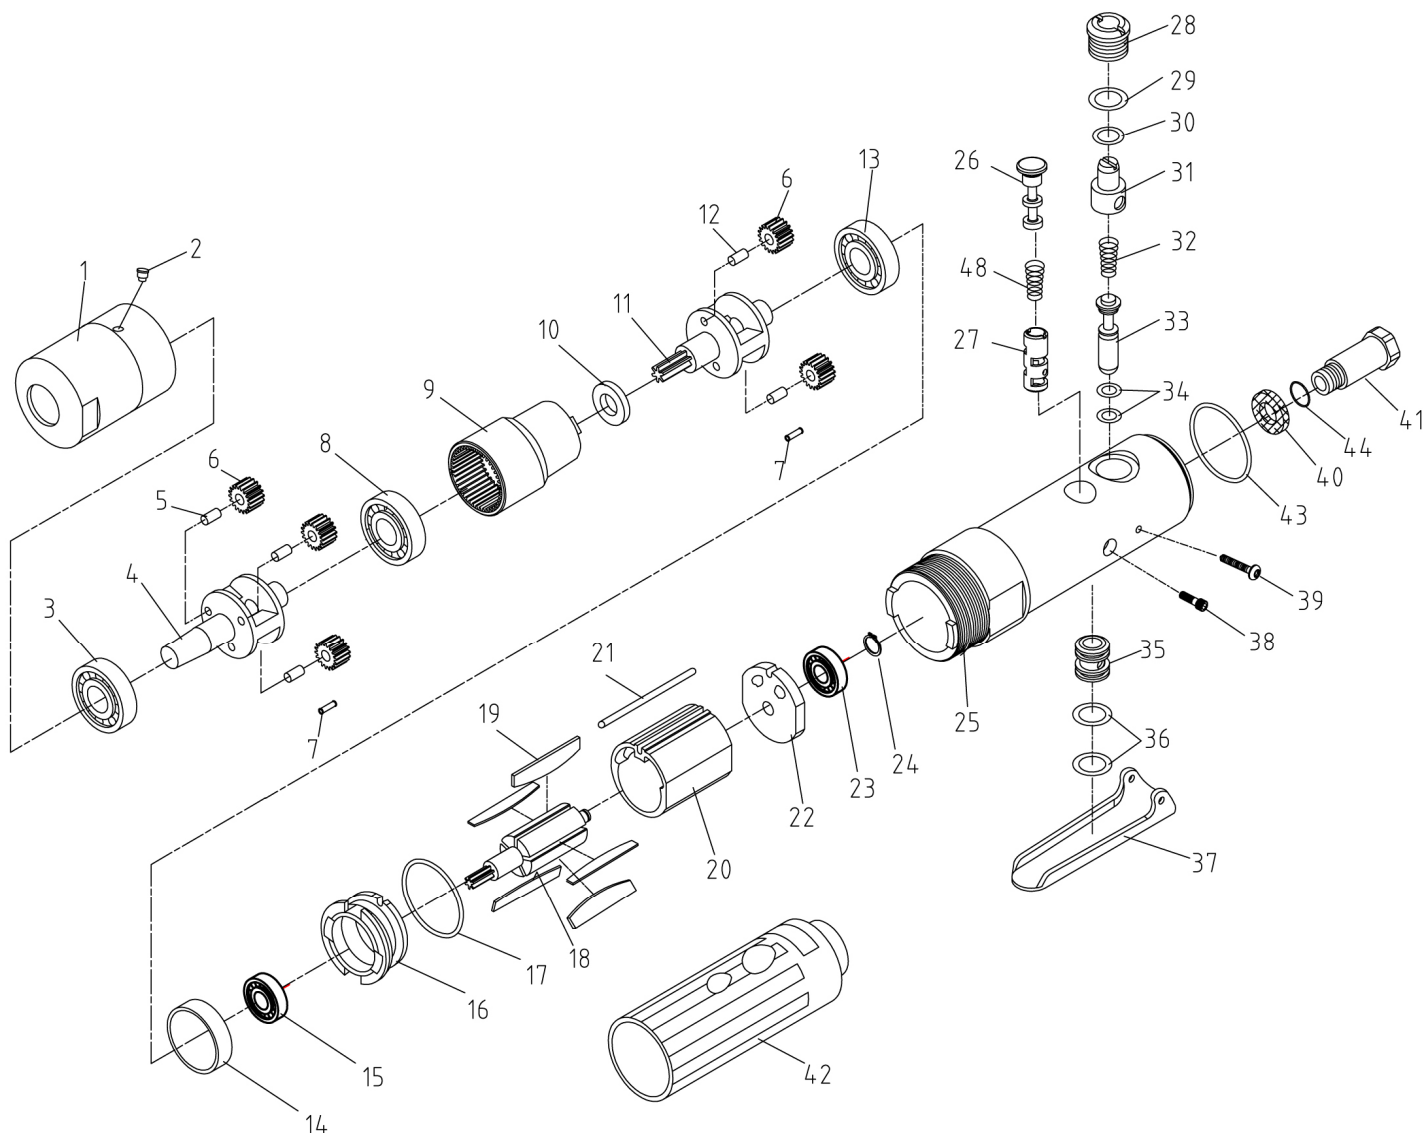

OP-14AK AIR TAPPING

REF. NO	PART. NO	DESCRIPTION	Q' TY	REMARK
1	RL482101	NOSE HOUSING	1	
2	RL84537	GREASE FITTING	1	
3	RL40204	BALL BEARING	1	
4	RL482104	PLANET CARRIER	1	
5	RL40206	PIN	3	
※6	RL40207	PLANET GEAR	5	
7	RL40208	PIN	2	
8	RL40209	BALL BEARING	1	
9	RL48209	INTERNAL GEAR	1	
10	RL40213	CAGE WASHER	1	
11	RL40214	PLANET CAGE	1	
12	RL40215	PLANET PIN	2	
13	RL70226	BALL BEARING	1	
14	RL482114	SPACER	1	
15	RL80524	BALL BEARING	1	
16	RL48215	FRONT END PLATE	1	
17	RL48216	O-RING	1	
18	RL482117	ROTOR	1	
※19	RL48518	ROTOR BLADE	5	
20	RL48519	CYLINDER	1	
21	RL48520	ROLL PIN	1	
22	RL48221	REAR END PLATE	1	
23	RL84618	BALL BEARING	1	

REF. NO	PART. NO	DESCRIPTION	Q' TY	REMARK
24	RL48223	RETAINING RING	1	
25	RL482124P	HOUSING	1	
26	RL48225	REVERSE BUTTON	1	
27	RL48226	REVERSE VALVE BUSHING	1	
28	RL80411	VALVE PLUG	1	
29	RL80410	O-RING	1	
30	RL80509	O-RING	1	
31	RL80408	AIR REGULATOR	1	
※32	RL80407	SPRING	2	
33	RL48232	THROTTLE PIN	1	
34	RL80505	O-RING	2	
35	RL80402	THROTLE VALVE BUSHING	1	
36	RL80515	O-RING	1	
37	RL48236	THROTTLE LEVER	1	
38	RL48237	SET SCREW	1	
39	RL48238	SCREW	2	
40	RL48239	SILENCER	1	
41	RL482401	AIR LNLET	1	
42	RL48241NC	CONFORT GRIP	1	
43	RL48242	O-RING	1	
※44	RL80503	O-RING	1	
※48	RL48247	SPRING	1	