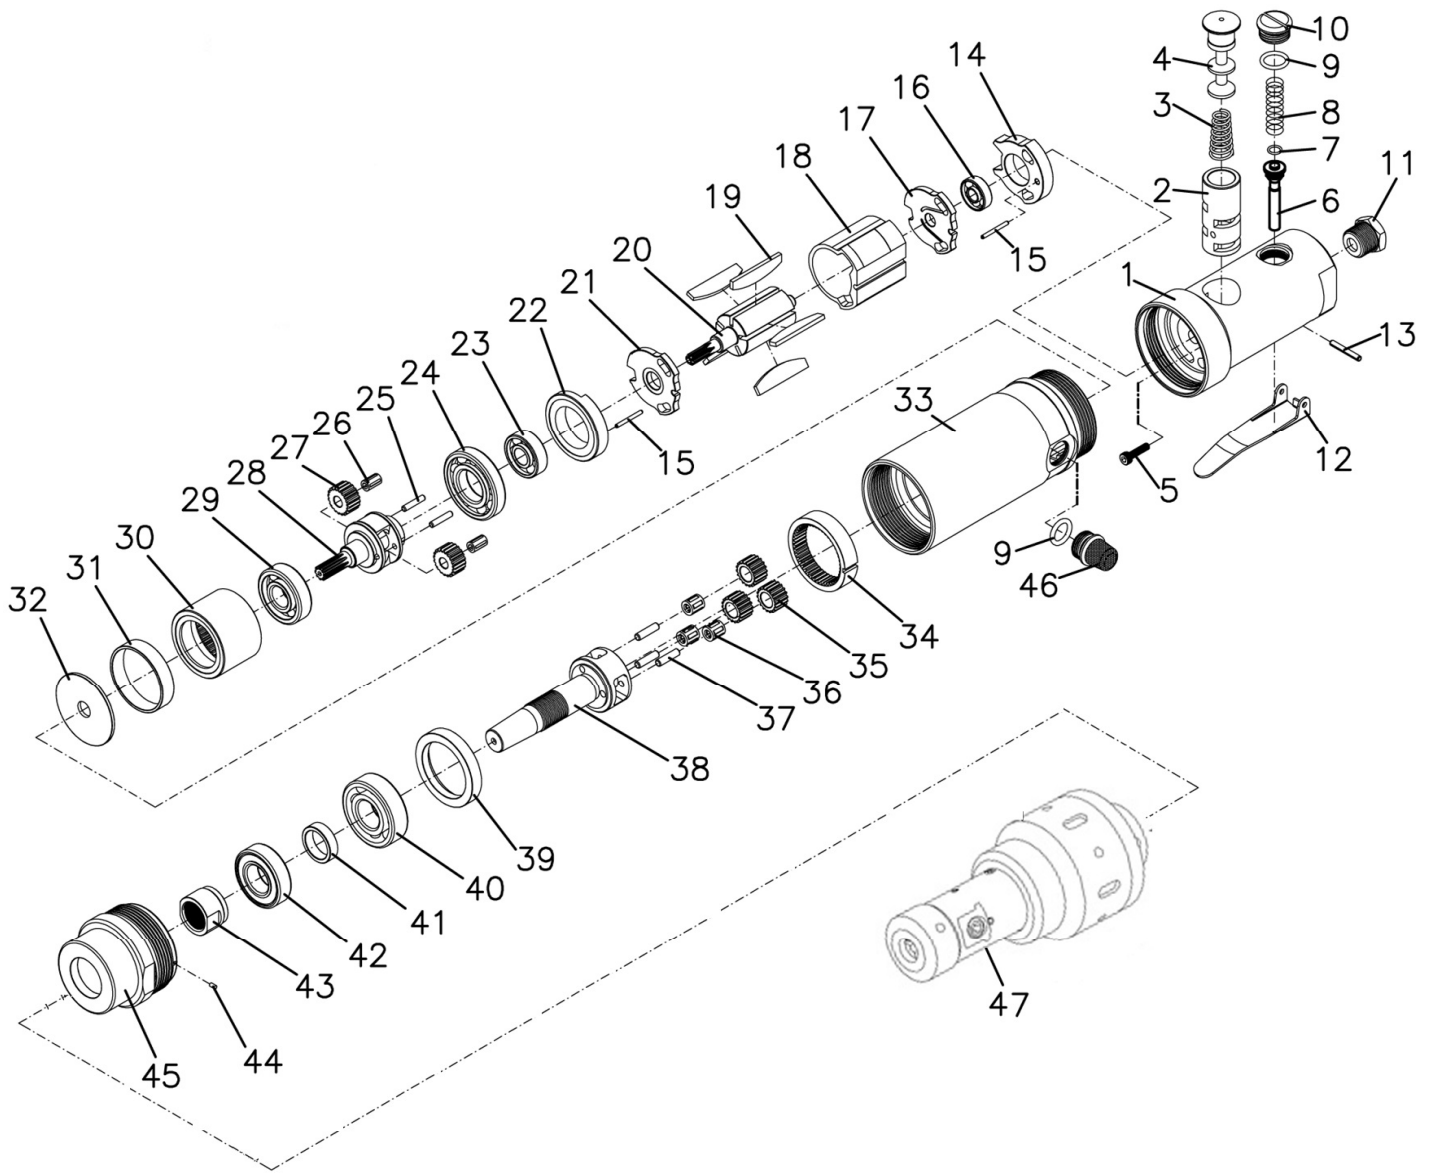

OP-484S High Torque Air Tapper

REF. NO	PART. NO	DESCRIPTION	Q' TY	REMARK	REF. NO	PART. NO	DESCRIPTION	Q' TY	REMARK
1	RL48301	HOUSING	1		25	RL48208	PIN	2	
2	RL48302	REVERSE BUSHING	1		26	RL48207	NEEDLE BEARING	2	
3	RL48303	SPRING	1		27	RL48327	BEVEL GEAR	2	
4	RL48304	REVERSE BUTTON	1		28	RL48328	PLANET CARRIER	1	
5	RL14020	SCREW	1		29	RL48329	BALL BEARING	1	
6	RL48306	VALVE STEM	1		30	RL48330	INTERNAL GEAR	1	
7	RL48307	O-RING	1		31	RL48331	RING	1	
8	RL80407	SPRING	1		32	RL48432	WASHER	1	
9	RL80410	O-RING	2		33	RL48333	BODY	1	
10	RL70312	VALVE CAP	1		34	RL48334	GEAR RING	1	
11	RL20103	AIR INLET	1		35	RL48335	BEVEL GEAR	3	
12	RL48312	THROTTLE LEVER	1		36	RL48336	NEEDLE BEARING	3	
13	RL805132	PIN	1		37	RL48337	GEAR PIN	3	
14	RL48314	REAR BEARING PLATE	1		38	RL48438	PLANET CARRIER	1	
15	RL48315	PIN	2		39	RL48439	WASHER	1	
16	RL41045	BALL BEARING	1		40	RL48440	BALL BEARING	1	
17	RL48317	REAR END PLATE	1		41	RL48441	SPACER	1	
18	RL48318	CYLINDER	1		42	RL48442	BALL BEARING	1	
19	RL48319	ROTOR BLADE	5		43	RL48443	CLAMP NUT	1	
20	RL48320	ROTOR	1		44	RL48346	PIN	1	
21	RL48321	FRONT END PLATE	1		45	RL48445	NOSE HOUSING	1	
22	RL48322	FRONT BEARING PLATE	1		46	RL48359	SILENCER CAP	1	
23	RL48323	BALL BEARING	1		47	OP-B16C	TAPPING CHUCK (B16)	1	
24	RL48324	BALL BEARING	1						